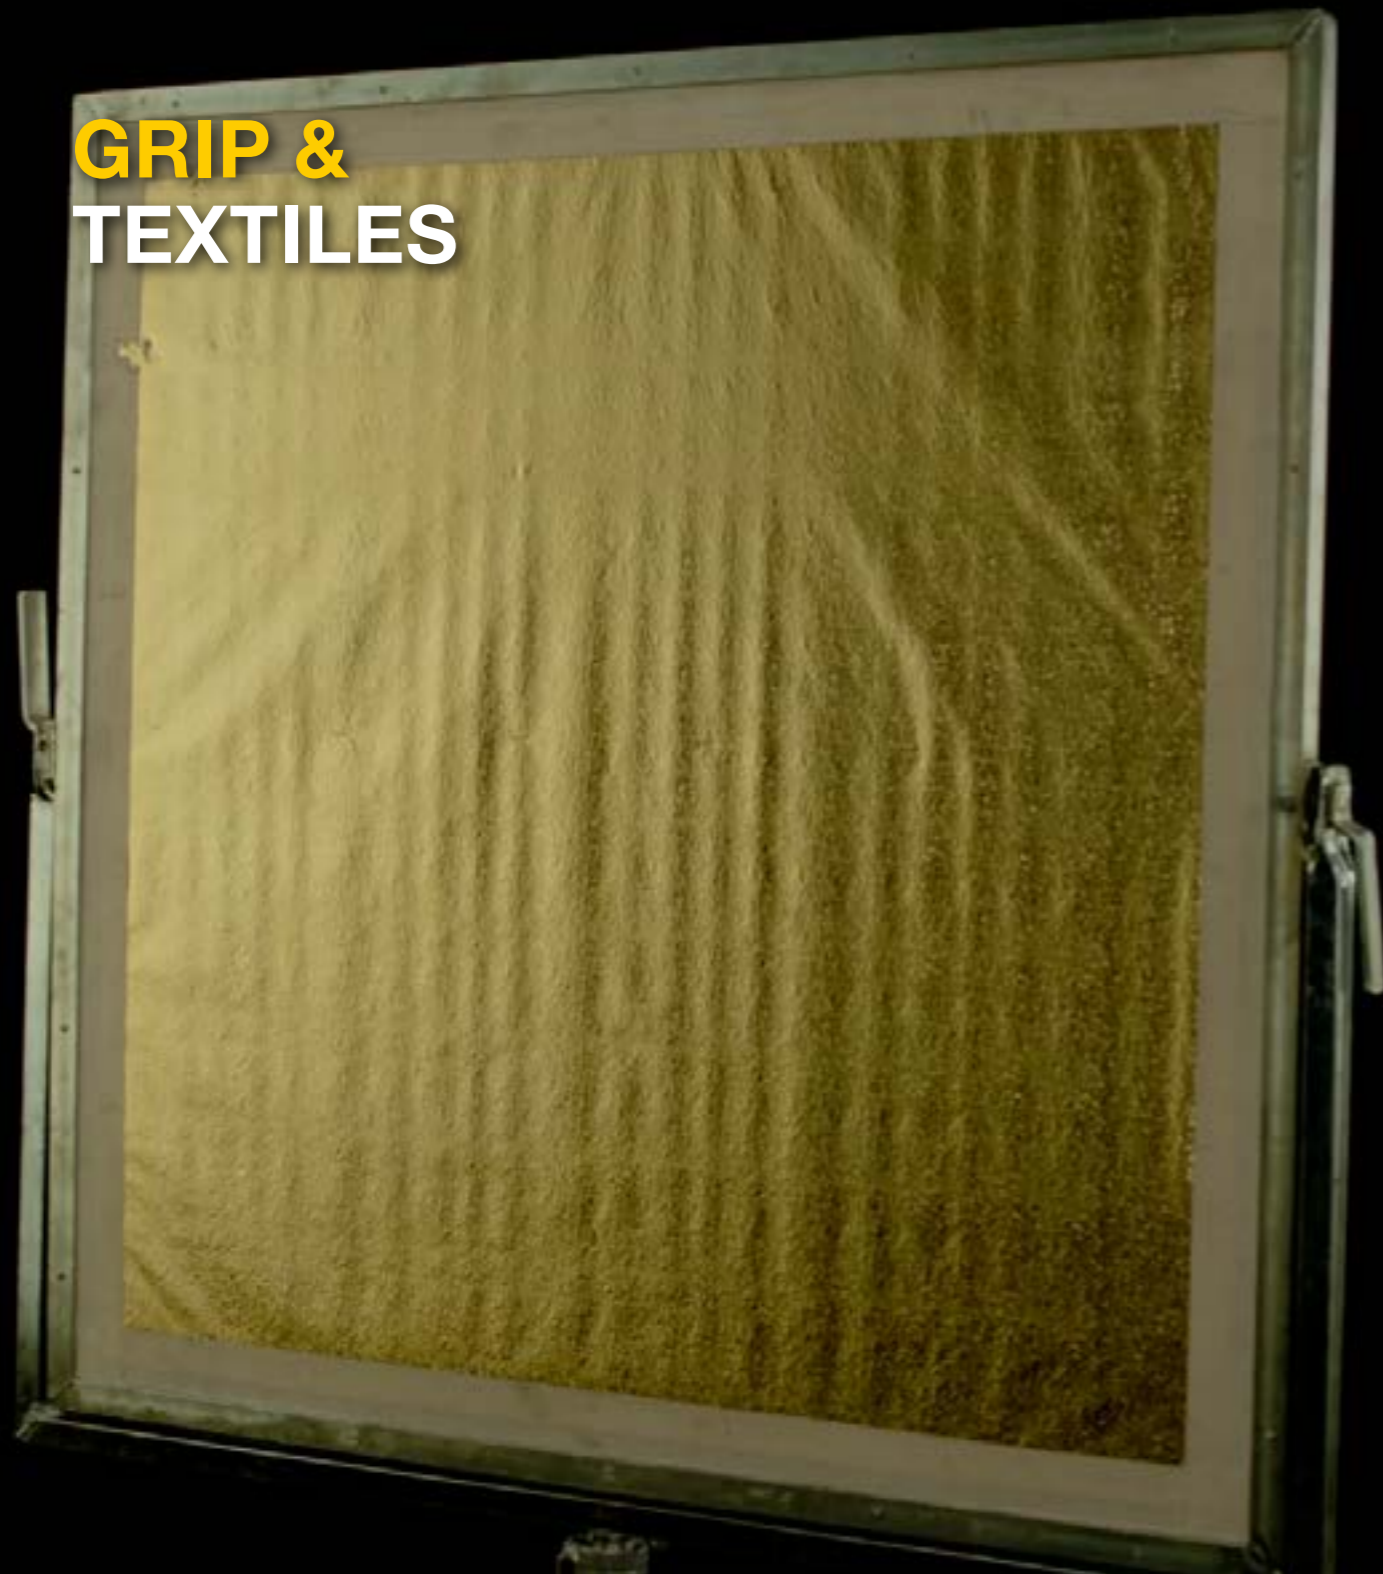

GRIP & TEXTILES

24" X 30" CUCALORIS
30" X 36" CUCALORIS
48" X 48" CUCALORIS

REFLECTORES Y ESPEJOS

PANTALLA REFLECTORA ESTÁNDAR 4' X 4' / 1.22 X 1.22M
ESPEJO REFLECTOR 4' X 4' / 1.22 X 1.22M
REFLECTOR / ESPEJO 60 X 80CM
FLEXFILL GRANDE DEDOLIGHT SILVER & GOLD
FLEXFILL MEDIANO DEDOLIGHT SILVER & GOLD
FLEXFILL PEQUEÑO DEDOLIGHT SILVER & GOLD

REFLECTORES Y ESPEJOS

SET NETS 48 X 48" 5 UNIDADES
SET NETS 30 X 36" 7 UNIDADES
SET NETS 24 X 30" 7 UNIDADES
SET NETS 18 X 24" 7 UNIDADES
18" X 24" SINGLE SCRIM - BLACK
18" X 24" SINGLE SCRIM - WHITE
18" X 24" DOUBLE SCRIM - BLACK
18" X 24" ARTIFICIAL SILK - WHITE
18" X 24" 1/4 STOP SILK - WHITE
18" X 24" CHINA SILK - WHITE
18" X 24" LAVENDER SCRIM
24" X 30" SINGLE SCRIM - BLACK
24" X 30" SINGLE SCRIM - WHITE
24" X 30" DOUBLE SCRIM - BLACK
24" X 30" ARTIFICIAL SILK - WHITE
24" X 30" 1/4 STOP SILK - WHITE
24" X 30" CHINA SILK - WHITE
24" X 30" LAVENDER SCRIM
30" X 36" SINGLE SCRIM - BLACK
30" X 36" SINGLE SCRIM - WHITE
30" X 36" DOUBLE SSCRIM - BLACK
30" X 36" ARTIFICIAL SILK - WHITE
30" X 36" 1/4 STOP SILK - WHITE
30" X 36" CHINA SILK - WHITE
30" X 36" LAVENDER SCRIM